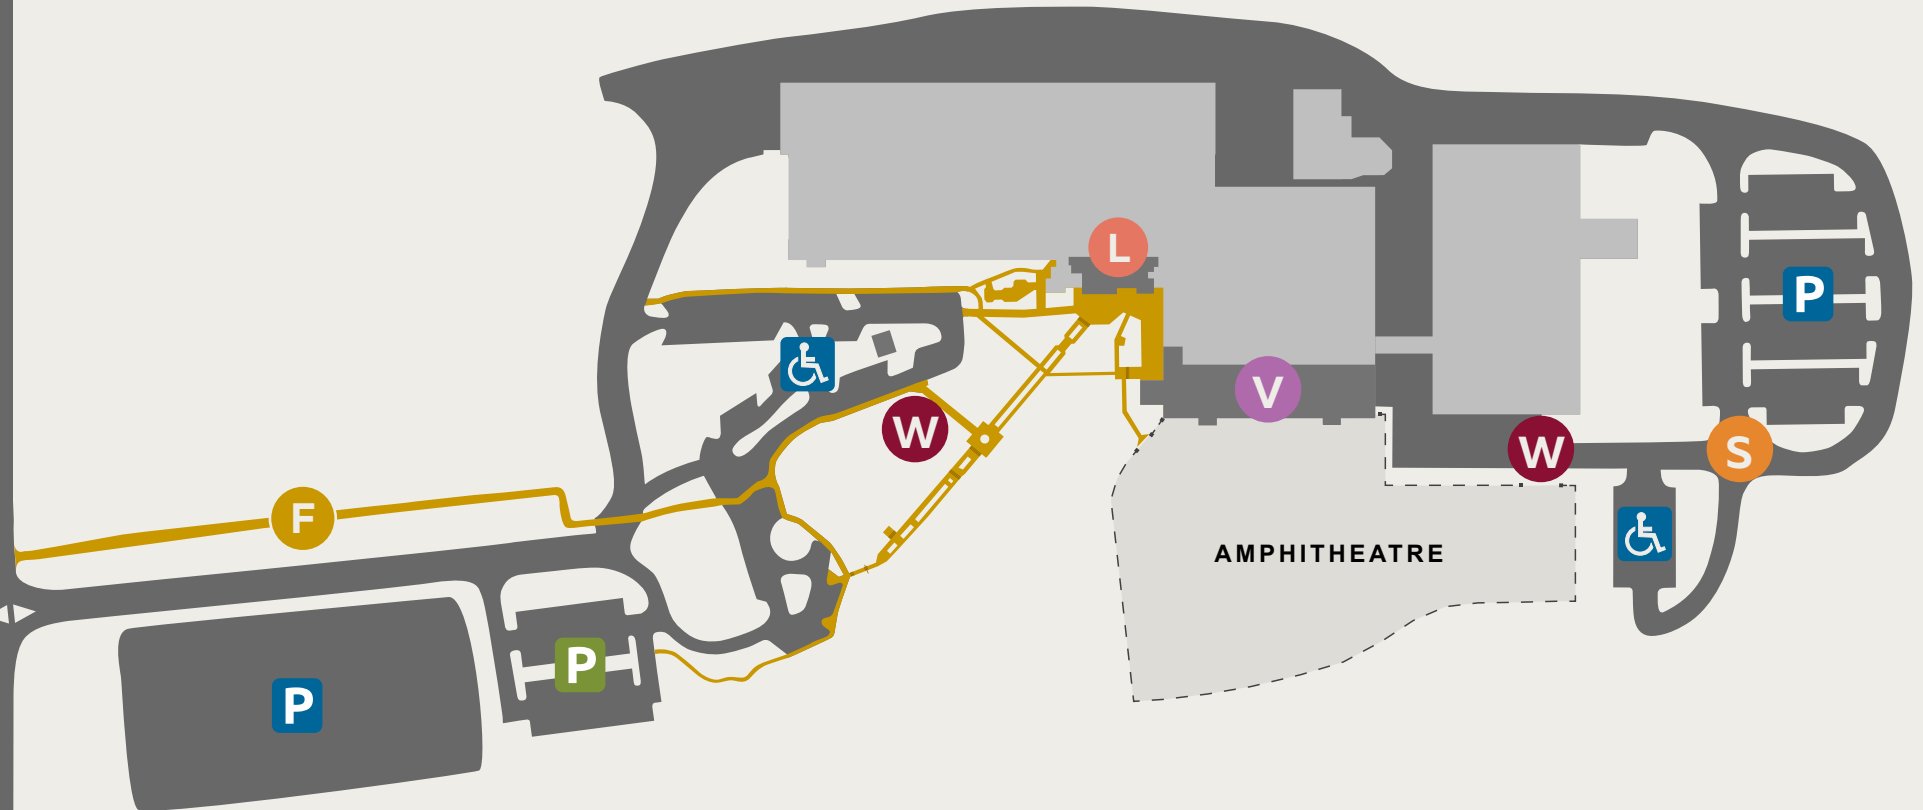

Chateau Ste Michelle

NE 145TH ST

NE 145TH ST

ADA PARKING

PARKING

RECEPTION PARKING

SHUTTLE DROPOFF
AND PICKUP

VISITOR CENTER

LOBBY

WILL CALL

FOOTPATH