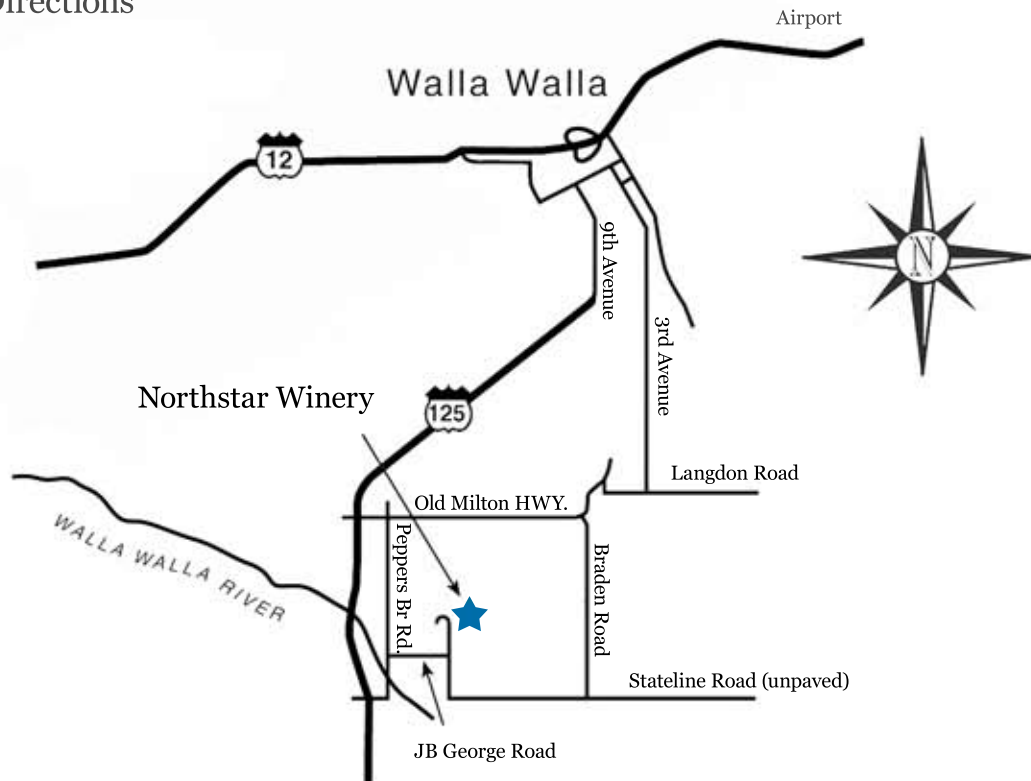

## Map & Directions

### Approaching Walla Walla on Hwy 12 from the west

- Take exit to College Place
- Drive straight until flashing light, turn right.
- Drive through College Place until you reach Hwy 125.
- Turn right onto Hwy 125
- Turn left at light for Old Milton HWY (just after hwy bends left)
- Turn first right at Peppers Bridge Rd, drive 1 miles
- Turn left at J B George Rd, drive 1/2 mile
- At end of road, turn left on limited access road
- Drive through grapevine-lined lane
- Turn right at first driveway (long winding driveway into Northstar)

### Northstar Winery

1736 J.B. George Road  
Walla Walla, WA 99362