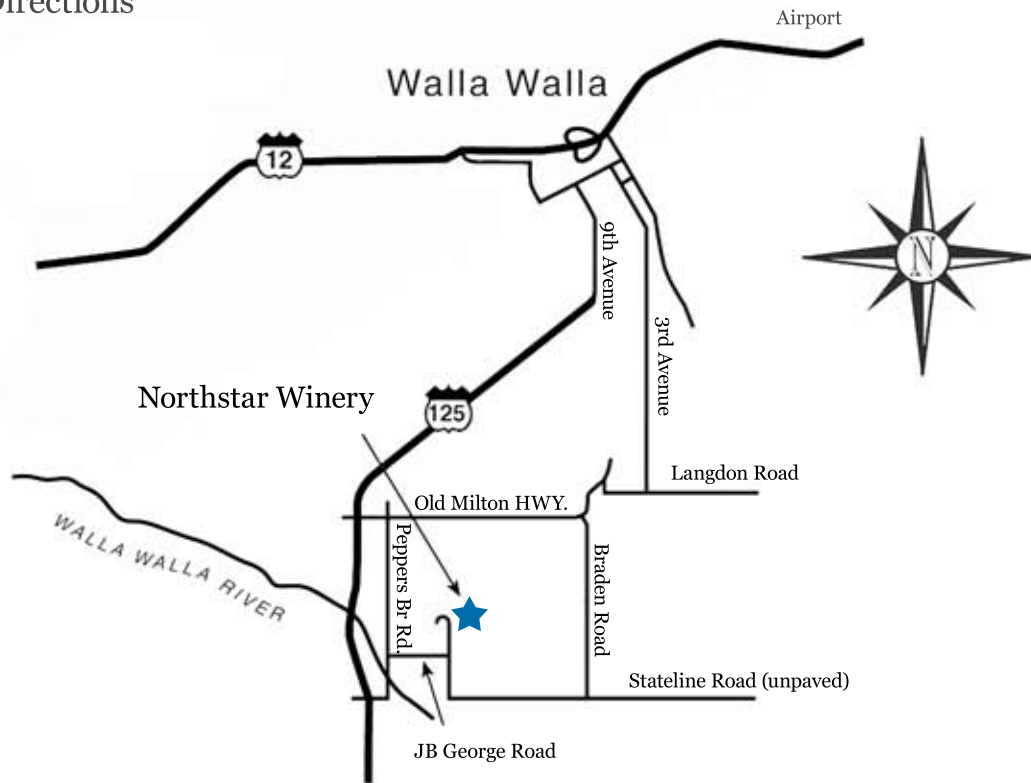

NORTHSTAR

Map & Directions

Approaching Walla Walla on Hwy 125 from the south

- Drive on US 125 north, and turn right on the Old Milton Hwy
- Turn right on Peppers Bridge Rd
- Turn left on JB George Rd
- Drive 1/2 mile, Road comes to a T
- At T, turn left on limited access road
- Drive through grapevine-lined lane
- Turn right at first driveway (long winding driveway into Northstar)